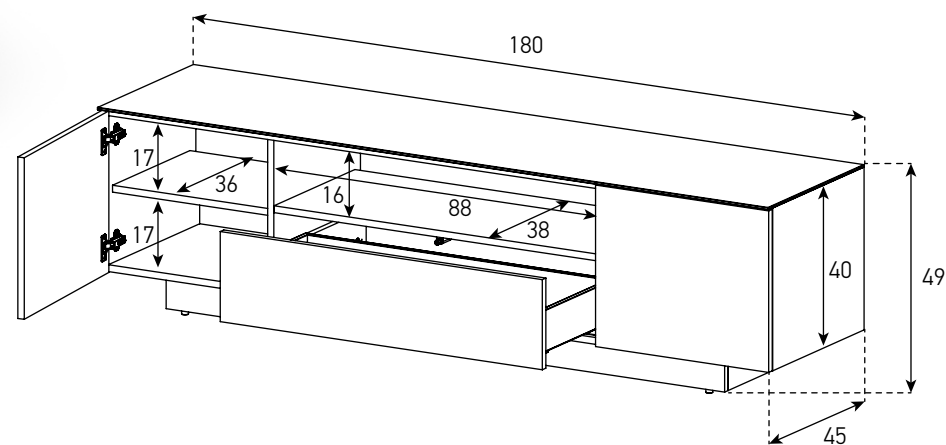

LB 1830-AML

SONOROUS[®]
made in Europe

Ideal Screen Size: 70"
180 W x 45 D x 49 H cm
Top panel covered with 4mm tempered glass,
Manufactured from 16mm melamine faced particleboard
Cabinet body in glossy black and doors wood decor
Two side opening doors and one drawer
2 Years Warranty

Tempered
Safety Glass

Assembly
Required

Max Top
Load 80 kg